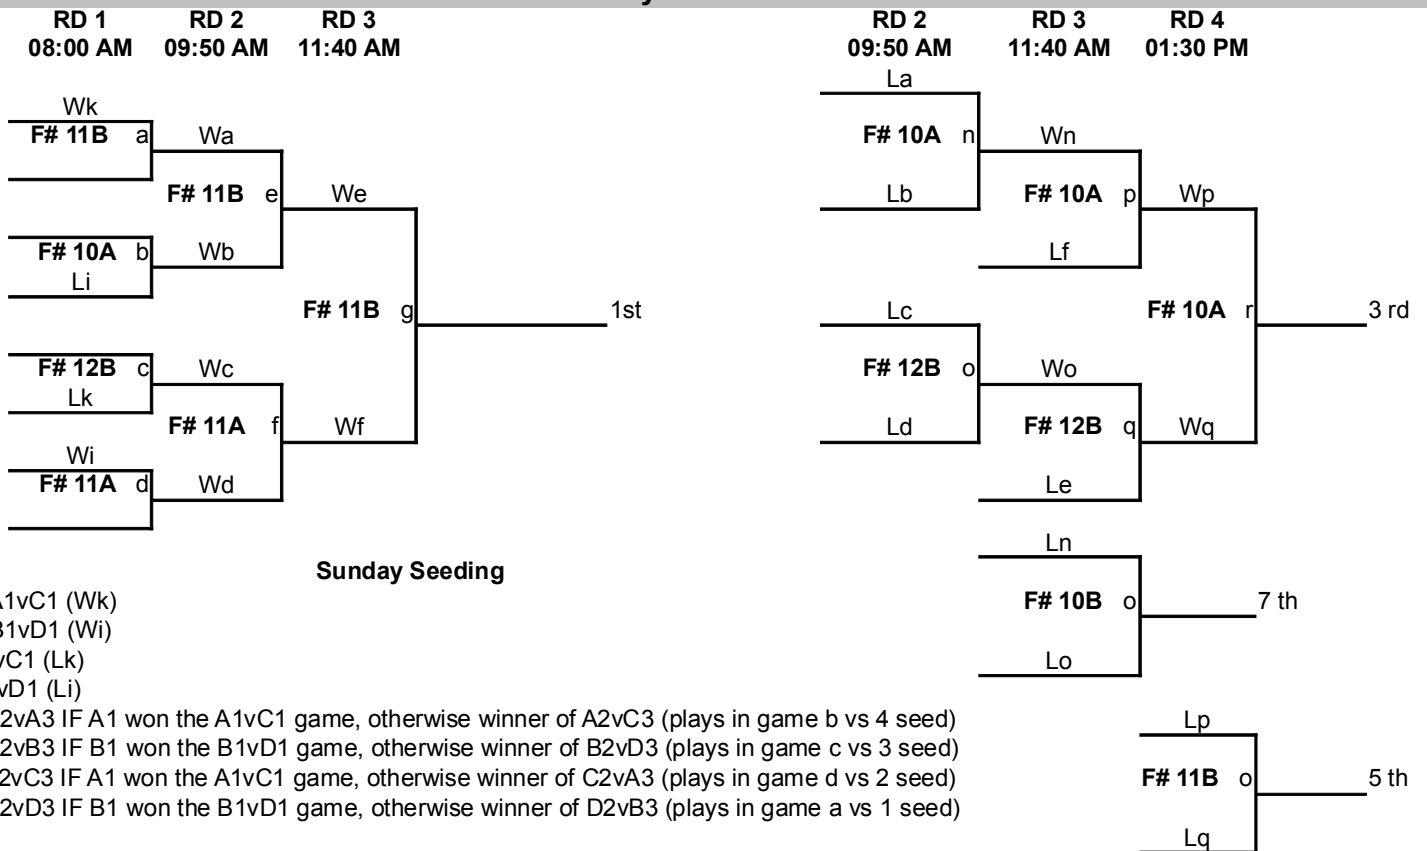

2011 South Club Open Regionals Schedule

	Pool A	Pool B	Pool C	Pool D
1	DoubleWide	Chain Lightning	Tanasi	Iron Men
2	Six Pack	Space City Ignite	Omen	Plex
3	El Diablo	Space City Eclipse	Uproar	Brah
4	HIP	Freaks Uv Nature	ROMA ULTIMA	Cartel

Saturday Pool Play- Captains Meeting at 8:00								
	POOL A		POOL B		POOL C		POOL D	
Round Time	F# 3A	F# 3B	F# 2B	F# 2A	F# 4B	F# 4A	F# 1B	F# 1A
09:00 AM	1 vs 3	2 vs 4	1 vs 3	2 vs 4	1 vs 3	2 vs 4	1 vs 3	2 vs 4
11:30 AM	1 vs 4	2 vs 3	1 vs 4	2 vs 3	1 vs 4	2 vs 3	1 vs 4	2 vs 3
02:00 PM	1 vs 2	3 vs 4	1 vs 2	3 vs 4	1 vs 2	3 vs 4	1 vs 2	3 vs 4
Saturday Crossover Play-Seeded from Pool Play								
Game #	H	I	J	K	L	M		
Round Time	F# 2A	F# 2B	F# 3B	F# 3A	F# 4A	F# 4B		
04:30 PM	B2 vs D3	B1 vs D1	D2 vs B3	A1 vs C1	C2 vs A3	B2 vs D3		

Sunday-Bracket

- 1) Winner of A1vC1 (Wk)
- 2) Winner of B1vD1 (Wi)
- 3) Loser of A1vC1 (Lk)
- 4) Loser of B1vD1 (Li)
- 5) Winner of C2vA3 IF A1 won the A1vC1 game, otherwise winner of A2vC3 (plays in game b vs 4 seed)
- 6) Winner of D2vB3 IF B1 won the B1vD1 game, otherwise winner of B2vD3 (plays in game c vs 3 seed)
- 7) Winner of A2vC3 IF A1 won the A1vC1 game, otherwise winner of C2vA3 (plays in game d vs 2 seed)
- 8) Winner of B2vD3 IF B1 won the B1vD1 game, otherwise winner of D2vB3 (plays in game a vs 1 seed)